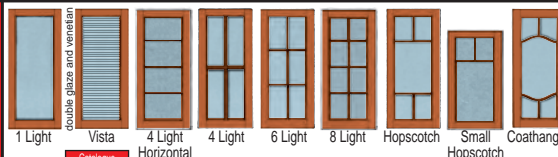

STOCK SASHES

X - sliding	O - Fixed	2 SASHES (1 SLIDING)		140mm frame - vista 160mm frame											
		Height x Width	Type	1 Light	Vista	4 Light Horizontal	4 Light	6 Light	8 Light	Hopscotch	Small Hopscotch	Coathanger	Extra for protection screens	Extra for fixed insect screens	
XO	2 SASHES (1 SLIDING)	580 x 1083	xo	$1236	N/A	N/A	N/A	N/A	N/A	N/A	N/A	N/A	$287	$129	
		530 x 1683	xo	$1473	N/A	N/A	N/A	N/A	N/A	N/A	N/A	N/A	$396	$158	
		980 x 863	xo	$1287	N/A	N/A	$1316	N/A	N/A	N/A	N/A	$1377	N/A	$369	$167
		980 x 1163	xo	$1504	N/A	N/A	$1568	N/A	N/A	N/A	N/A	$1625	N/A	$429	$198
		1180 x 863	xo	$1354	$1494	$1388	$1388	$1435	$1435	$1435	N/A	$1512	N/A	$428	$177
		1180 x 963	xo	$1416	N/A	N/A	N/A	N/A	N/A	N/A	N/A	N/A	N/A	$428	$191
		1180 x 1163	xo	$1503	$1652	$1530	$1530	$1568	$1568	$1568	N/A	$1639	N/A	$501	$212
		1180 x 1503	xo	$1694	N/A	N/A	N/A	N/A	N/A	N/A	N/A	N/A	N/A	$646	$247
		1180 x 1803	xo	$1846	N/A	N/A	N/A	N/A	N/A	N/A	N/A	N/A	N/A	$791	$279
		1480 x 1493	xo	$1751	N/A	N/A	N/A	N/A	N/A	N/A	N/A	N/A	N/A	$789	$277
OXO	3 SASHES (1 SLIDING)	580 x 1615	oxo	$1604	N/A	N/A	N/A	N/A	N/A	N/A	N/A	N/A	$287	$129	
		530 x 2515	oxo	$1972	N/A	N/A	N/A	N/A	N/A	N/A	N/A	N/A	$396	$158	
		980 x 1285	oxo	$1644	N/A	N/A	$1684	N/A	N/A	N/A	N/A	$1755	N/A	$369	$167
		980 x 1735	oxo	$1968	N/A	N/A	$2064	N/A	N/A	N/A	N/A	$2149	N/A	$429	$198
		1180 x 1285	oxo	$1717	$1983	$1766	$1766	$1839	$1839	$1839	N/A	$1956	N/A	$428	$177
		1180 x 1435	oxo	$1813	N/A	N/A	N/A	N/A	N/A	N/A	N/A	N/A	N/A	$428	$191
		1180 x 1735	oxo	$1945	$2220	$1984	$1984	$2042	$2042	$2042	N/A	$2149	N/A	$501	$212
		1180 x 2245	oxo	$2226	N/A	N/A	N/A	N/A	N/A	N/A	N/A	N/A	N/A	$646	$247
		1180 x 2695	oxo	$2473	N/A	N/A	N/A	N/A	N/A	N/A	N/A	N/A	N/A	$791	$279
		1480 x 2225	oxo	$2283	N/A	N/A	N/A	N/A	N/A	N/A	N/A	N/A	N/A	$789	$277
XXO	3 SASHES (2 SLIDING)	580 x 1570	xxo	$2433	N/A	N/A	N/A	N/A	N/A	N/A	N/A	N/A	$469	$182	
		530 x 2470	xxo	$3023	N/A	N/A	N/A	N/A	N/A	N/A	N/A	N/A	$739	$246	
		980 x 1240	xxo	$2412	N/A	N/A	$2438	N/A	N/A	N/A	N/A	$2527	N/A	$613	$246
		980 x 1690	xxo	$2838	N/A	N/A	$2918	N/A	N/A	N/A	N/A	$3025	N/A	$733	$307
		1180 x 1240	xxo	$2494	$2749	$2543	$2543	$2617	$2617	$2617	N/A	$2732	N/A	$718	$262
		1180 x 1390	xxo	$2626	N/A	N/A	N/A	N/A	N/A	N/A	N/A	N/A	N/A	$791	$278
		1180 x 1690	xxo	$2827	$3110	$2870	$2870	$2929	$2929	$2929	N/A	$3035	N/A	$936	$330
		1180 x 2200	xxo	$3243	N/A	N/A	N/A	N/A	N/A	N/A	N/A	N/A	N/A	$1154	$406
		1180 x 2650	xxo	$3595	N/A	N/A	N/A	N/A	N/A	N/A	N/A	N/A	N/A	$1398	$477
		1480 x 2180	xxo	$3311	N/A	N/A	N/A	N/A	N/A	N/A	N/A	N/A	N/A	$1424	$472
OXXO	4 SASHES (2 SLIDING)	580 x 2102	oxxo	$2320	N/A	N/A	N/A	N/A	N/A	N/A	N/A	N/A	$469	$182	
		530 x 3302	oxxo	$2821	N/A	N/A	N/A	N/A	N/A	N/A	N/A	N/A	$739	$246	
		980 x 1662	oxxo	$2346	N/A	N/A	$2400	N/A	N/A	N/A	N/A	$2504	N/A	$613	$246
		980 x 2262	oxxo	$2778	N/A	N/A	$2904	N/A	N/A	N/A	N/A	$3021	N/A	$733	$307
		1180 x 1662	oxxo	$2427	$2667	$2498	$2498	$2597	$2597	$2597	N/A	$2755	N/A	$718	$262
		1180 x 1862	oxxo	$2551	N/A	N/A	N/A	N/A	N/A	N/A	N/A	N/A	N/A	$791	$278
		1180 x 2262	oxxo	$2729	$2975	$2786	$2786	$2868	$2868	$2868	N/A	$3008	N/A	$936	$330
		1180 x 2942	oxxo	$3112	N/A	N/A	N/A	N/A	N/A	N/A	N/A	N/A	N/A	$1154	$406
		1180 x 3542	oxxo	$3444	N/A	N/A	N/A	N/A	N/A	N/A	N/A	N/A	N/A	$1398	$477
		1480 x 2922	oxxo	$3176	N/A	N/A	N/A	N/A	N/A	N/A	N/A	N/A	N/A	$1424	$472